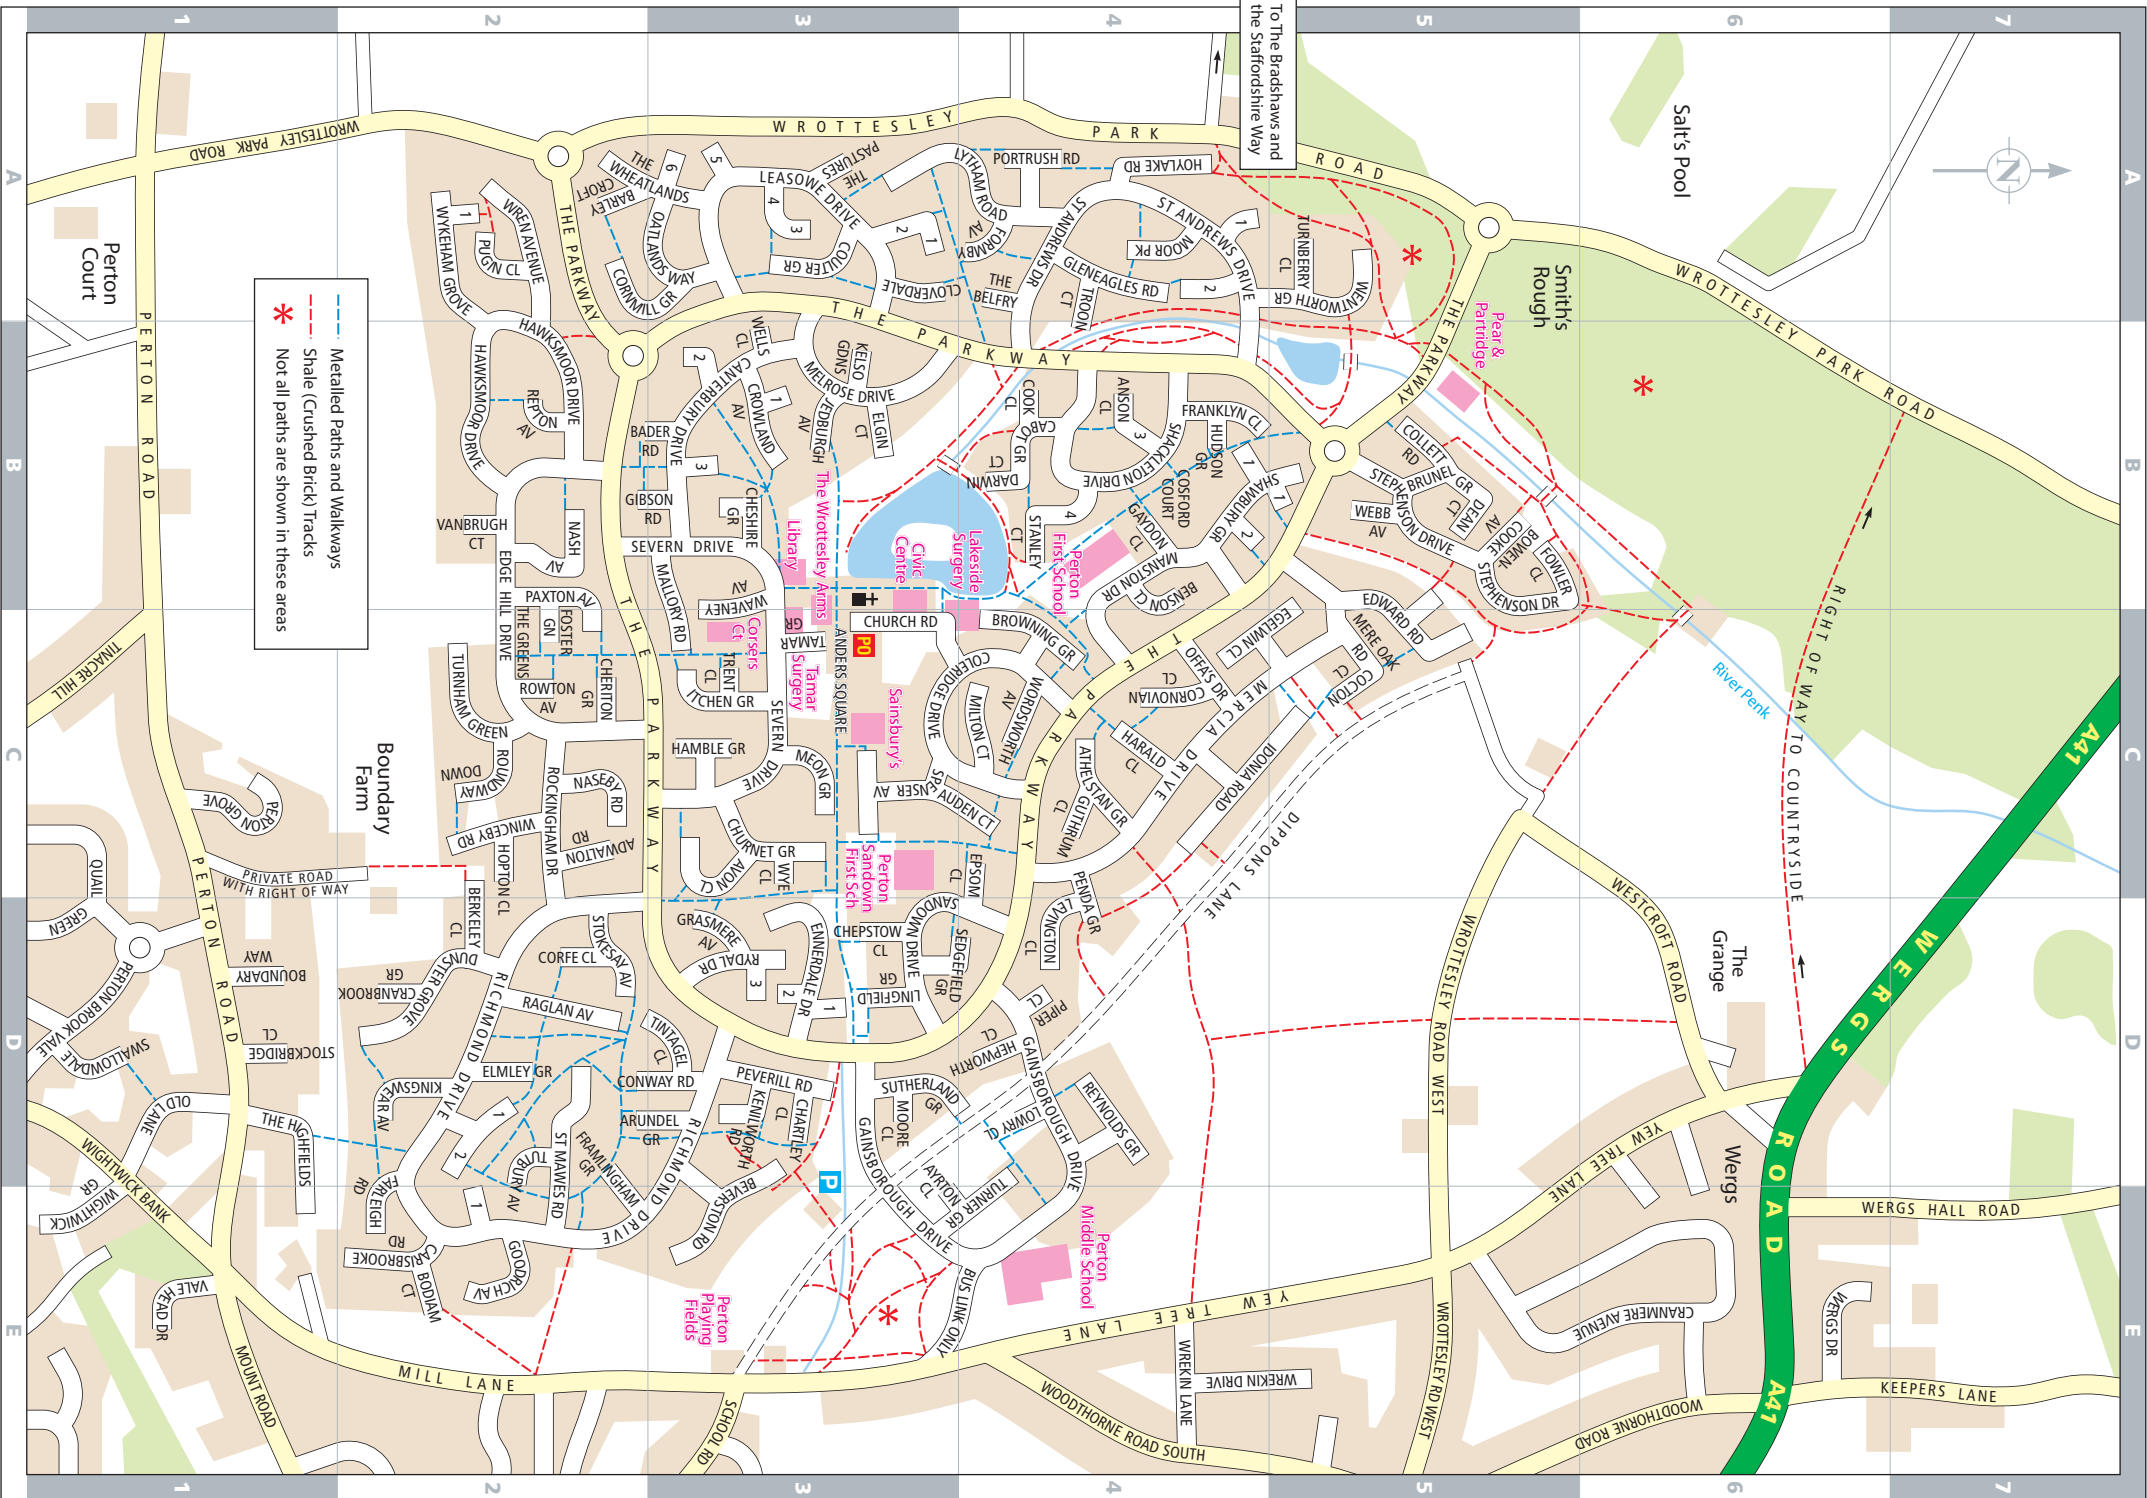

- - - Metalled Paths and Walkways
- - - Shale (Crushed Brick) Tracks
- Not all paths are shown in these areas

To The Gradshaws and the Staffordshire Way